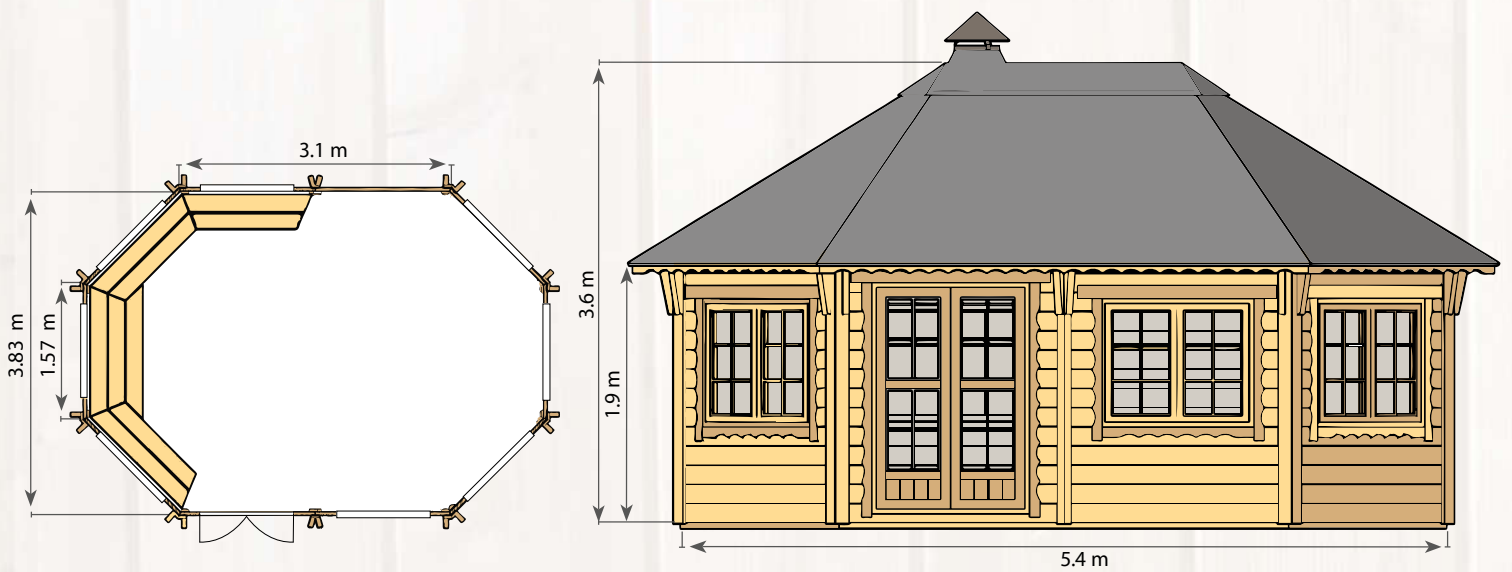

GARDENHOUSE

VIC18

VICTORIA OVAL

21

17.9 m²

45 mm

18 mm

21.9 m²

45 m³

1115 x 1630 mm

1090 x 910 mm

1900 kg
3.9 m
1.2 m
2.5 m

PACKING