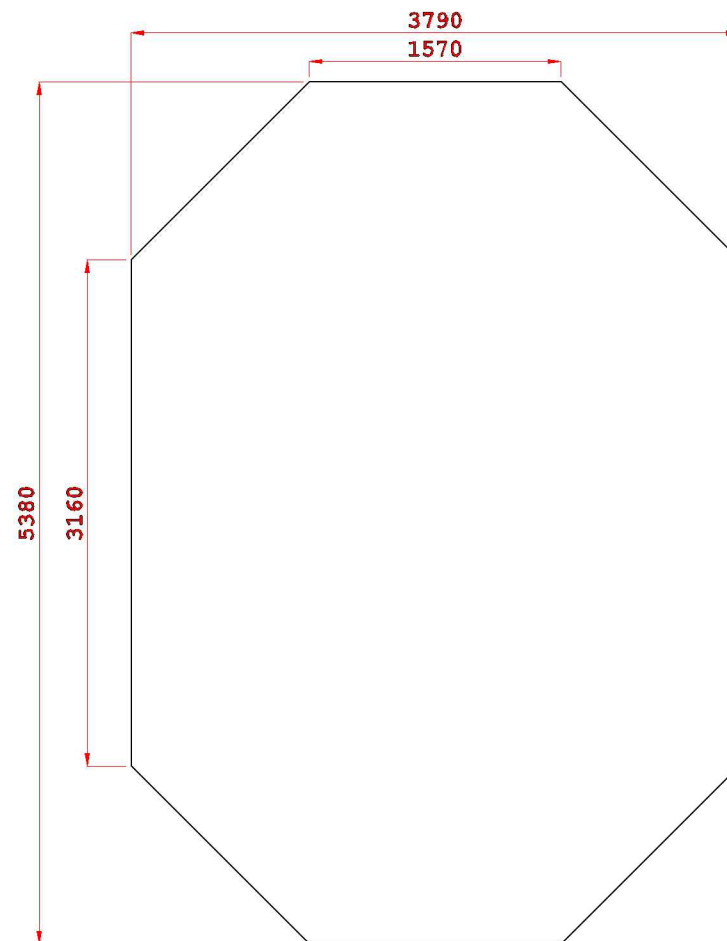

Basement plan

Victoria Oval 18