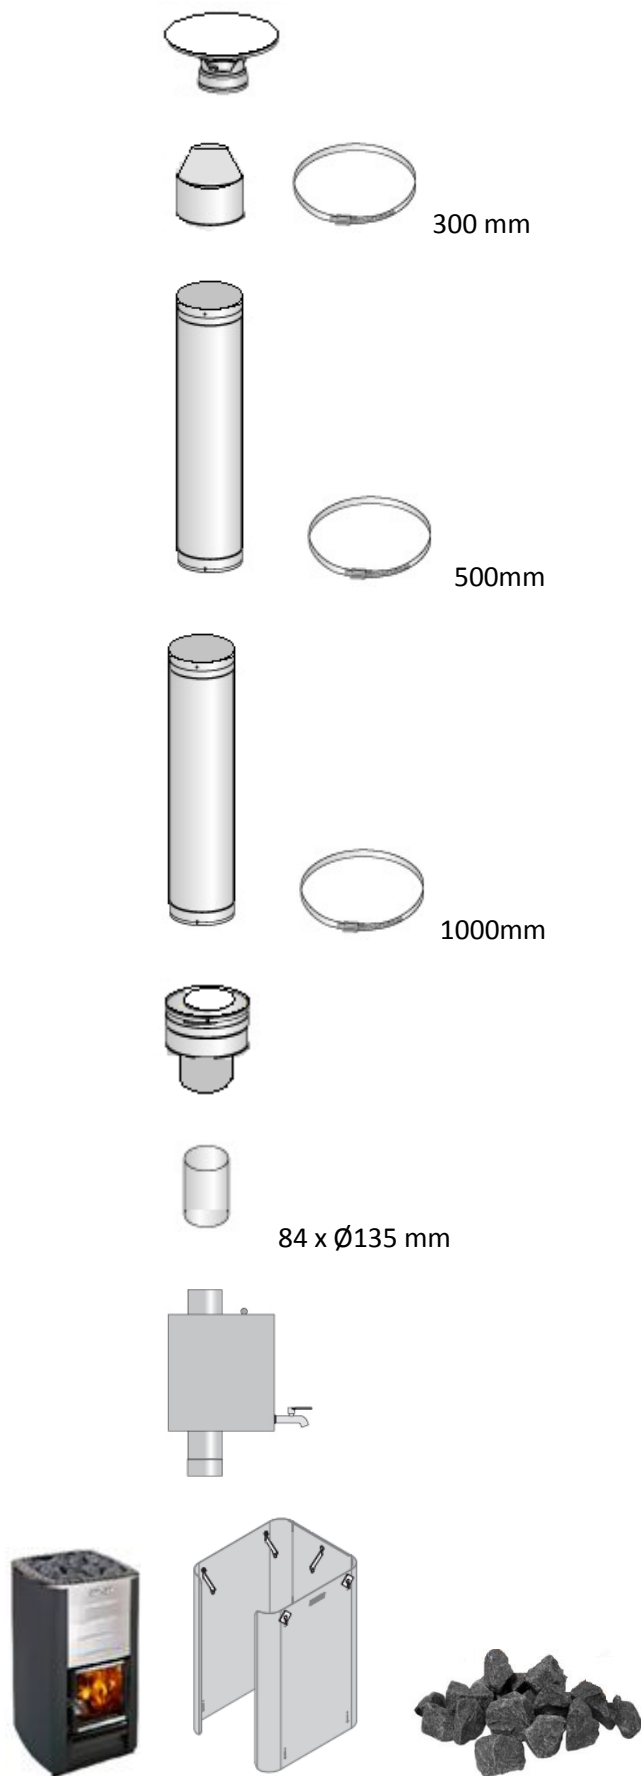

Alex

3,0 m

Ø2265

Nr.	Dimensions	Quantity	Detail
1	Arch roof	4	
2	Arch roof at front	1	
3	Arch roof at front	1	
4	Arch roof at back	1	
5	Arch roof at back	1	
6	Stair	1	
7	Flower box	1	
8	Heater + piece of sheet front of the heater + protective sheath	1	
9	The heater assembly with boiler	1	
10	Pipe (1000mm)	1	
11	Pipe (500mm)	1	
12	Extension (300mm)	1	
13	End of the stuck	1	
14	Clamp	3	

15	Pipe connection part with boiler	1	
16	Pipe cover (95x84mm)	1	
17	Change collar	1	
18	Rain deflectors 2310 mm	2	

All photographs are illustrative. Technical changes, printing errors, changes and errors possible! All models are rough.