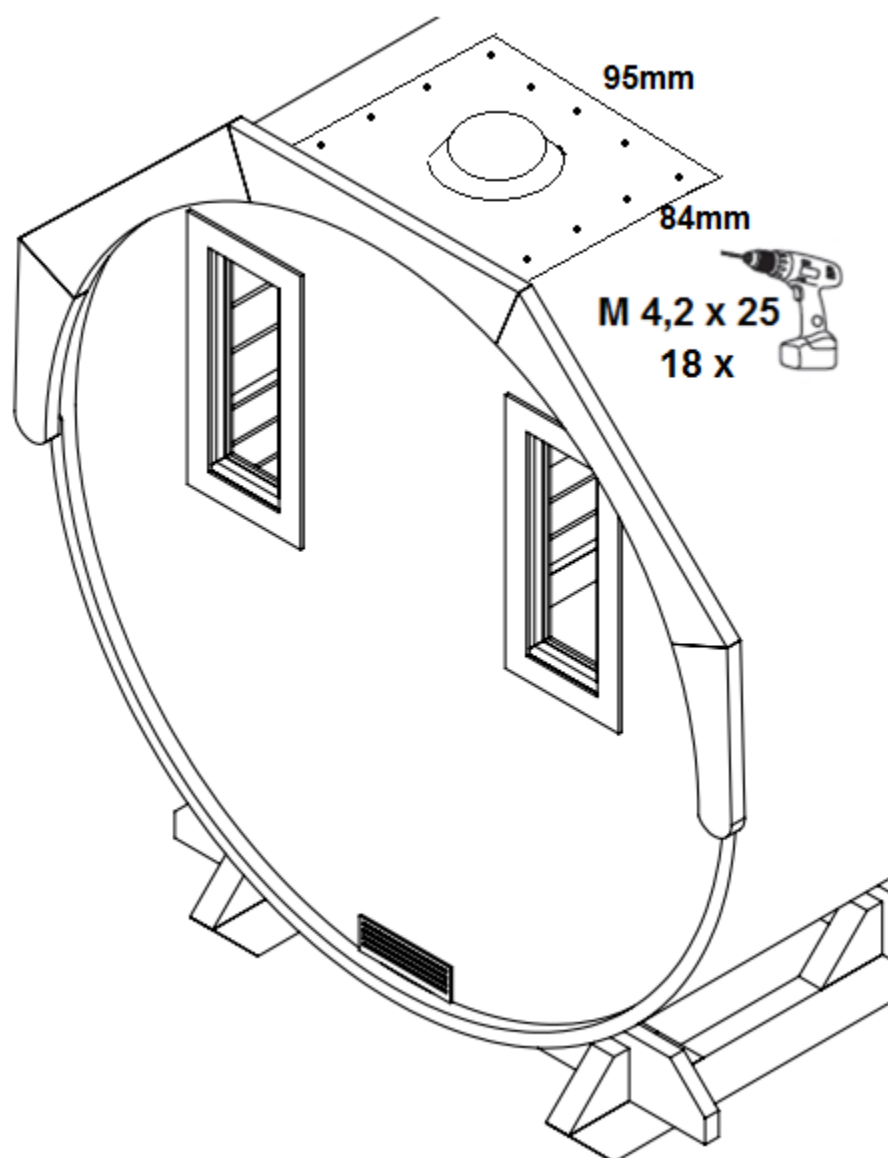

Alex

3,0 m

Ø2265

Nr.	Dimensions	Quantity	Detail
1	Arch roof	4	
2	Arch roof at front	1	
3	Arch roof at front	1	
4	Arch roof at back	1	
5	Arch roof at back	1	
6	Stair	1	
7	Flower box	1	
8	Heater + piece of sheet front of the heater + protective sheath	1	
9	The heater assembly with boiler	1	
10	Pipe (1000mm)	1	
11	Pipe (500mm)	1	
12	Extension (300mm)	1	
13	End of the stuck	1	
14	Clamp	3	

15	Pipe connection part with boiler	1	
16	Pipe cover (95x84mm)	1	
17	Change collar	1	
18	Rain deflectors 2310 mm	2	

All photographs are illustrative. Technical changes, printing errors, changes and errors possible! All models are rough.