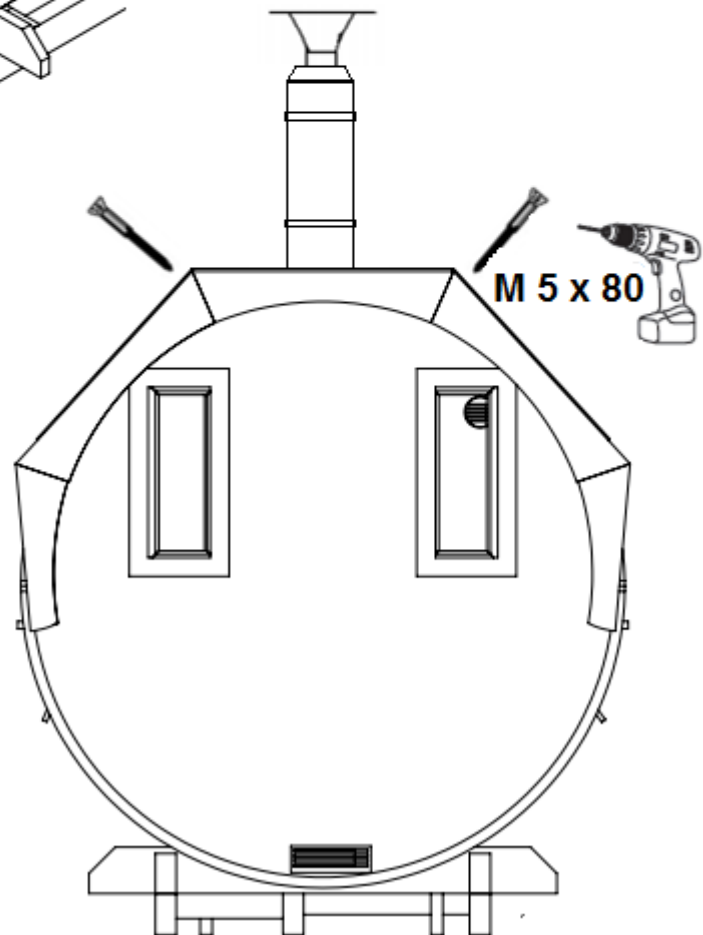

Alex

3,0 m

Ø2265

Nr.	Dimensions	Quantity	Detail
1	Arch roof	4	
2	Arch roof at front	1	
3	Arch roof at front	1	
4	Arch roof at back	1	
5	Arch roof at back	1	
6	Stair	1	
7	Flower box	1	
8	Heater + piece of sheet front of the heater + protective sheath	1	
9	The heater assembly with boiler	1	
10	Pipe (1000mm)	1	
11	Pipe (500mm)	1	
12	Extension (300mm)	1	
13	End of the stuck	1	
14	Clamp	3	

15	Pipe connection part with boiler	1	
16	Pipe cover (95x84mm)	1	
17	Change collar	1	
18	Rain deflectors 2310 mm	2	

All photographs are illustrative. Technical changes, printing errors, changes and errors possible! All models are rough.