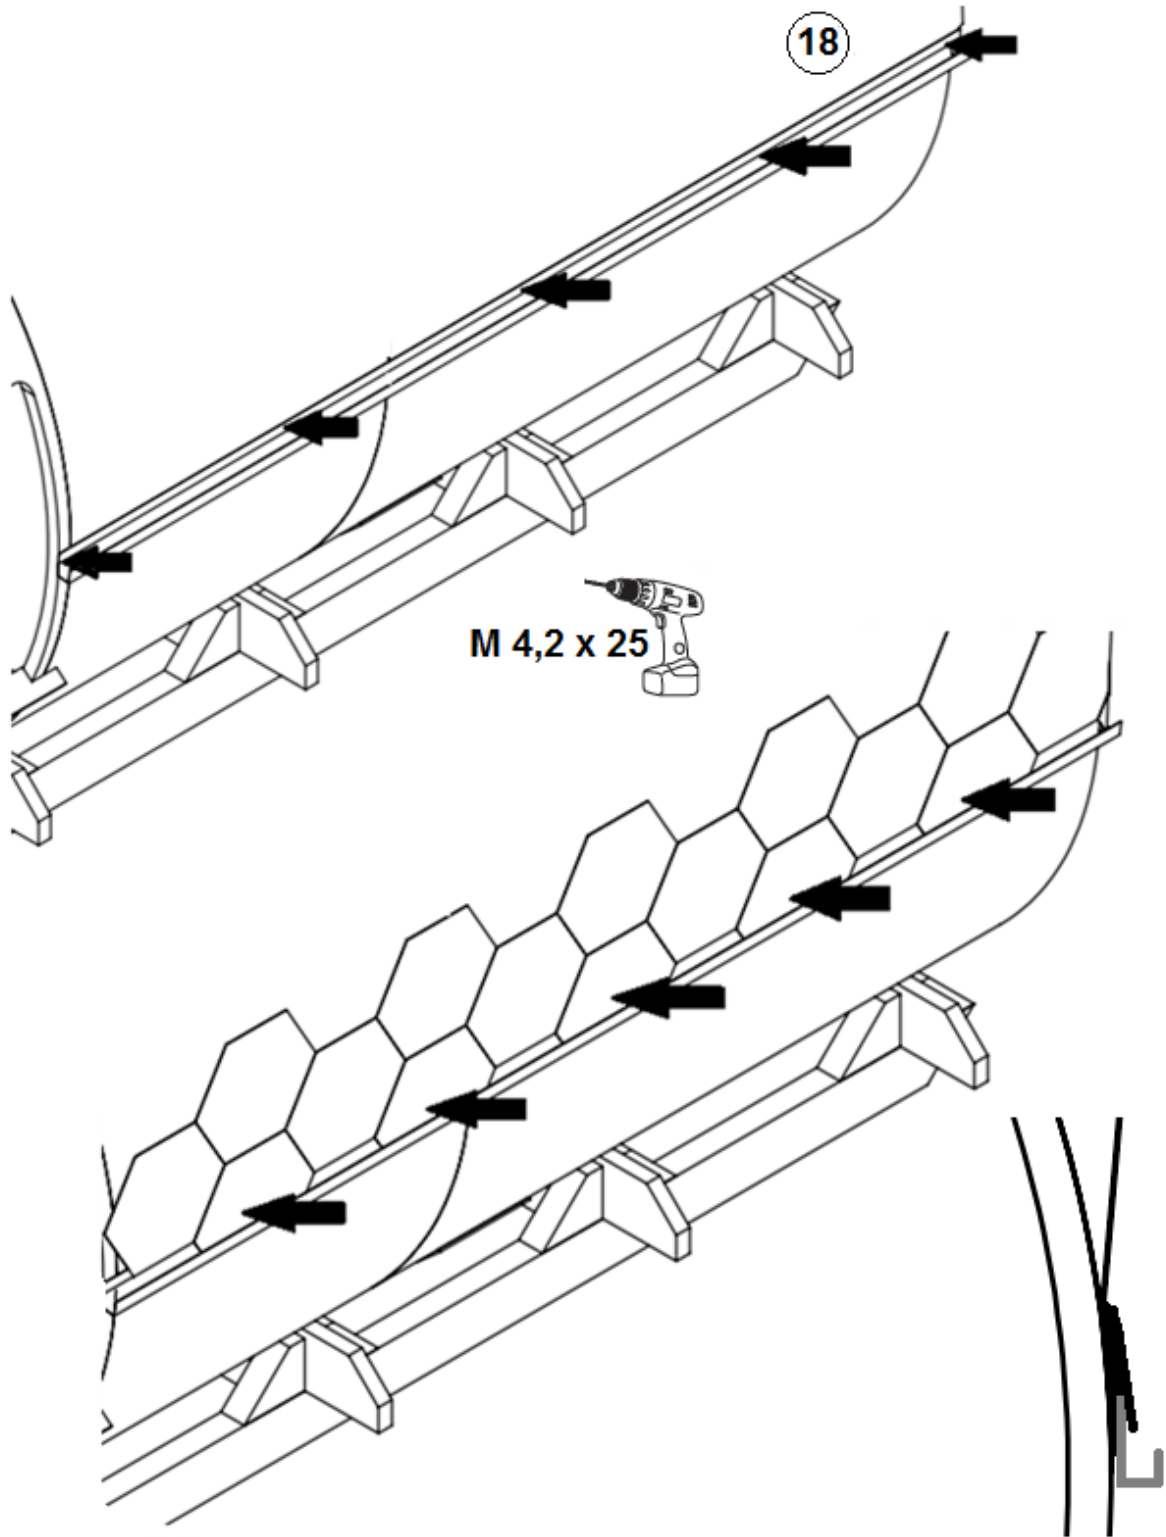

Alex

3,0 m

Ø2265

Nr.	Dimensions	Quantity	Detail
1	Arch roof	4	
2	Arch roof at front	1	
3	Arch roof at front	1	
4	Arch roof at back	1	
5	Arch roof at back	1	
6	Stair	1	
7	Flower box	1	
8	Heater + piece of sheet front of the heater + protective sheath	1	
9	The heater assembly with boiler	1	
10	Pipe (1000mm)	1	
11	Pipe (500mm)	1	
12	Extension (300mm)	1	
13	End of the stuck	1	
14	Clamp	3	

15	Pipe connection part with boiler	1	
16	Pipe cover (95x84mm)	1	
17	Change collar	1	
18	Rain deflectors 2310 mm	2	

All photographs are illustrative. Technical changes, printing errors, changes and errors possible! All models are rough.