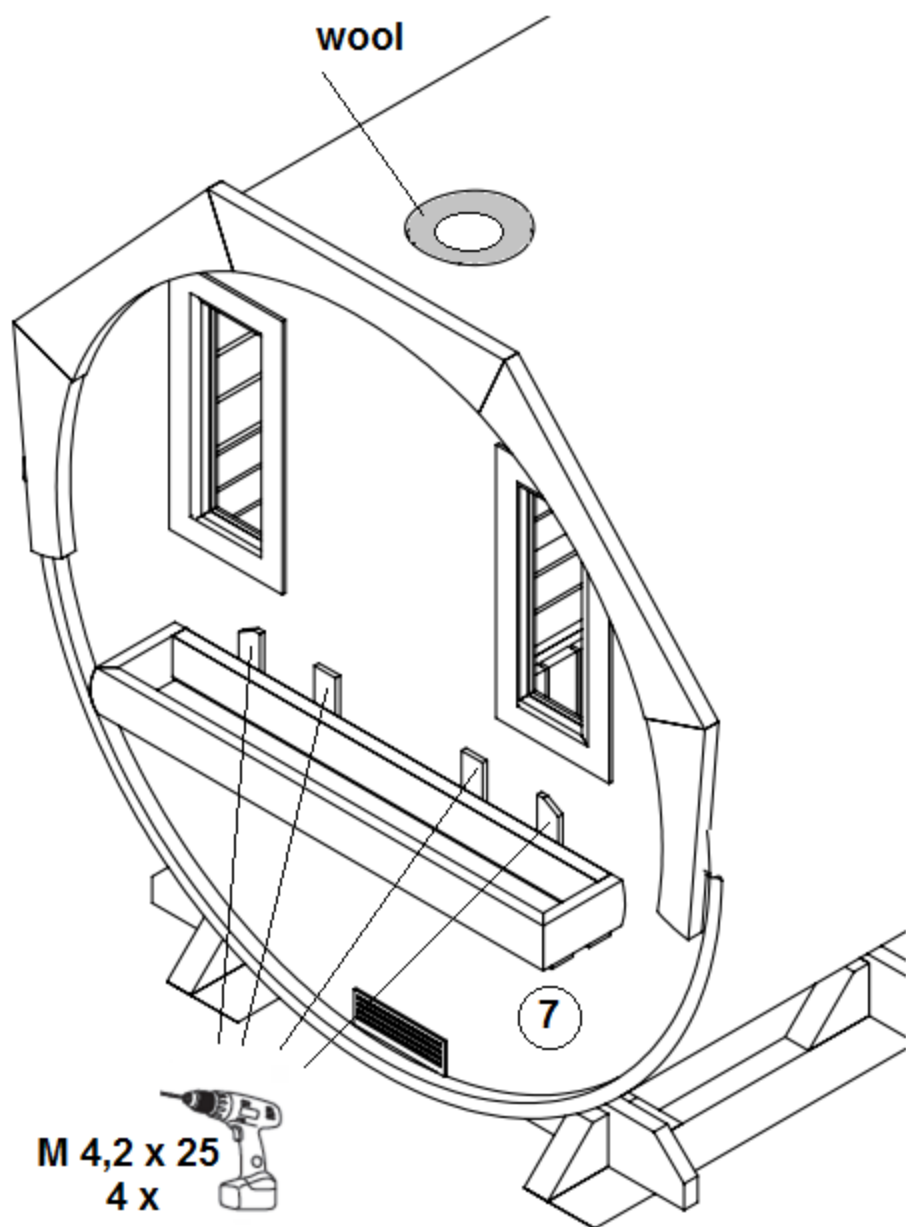

Alex

3,0 m

Ø2265

Nr.	Dimensions	Quantity	Detail
1	Arch roof	4	
2	Arch roof at front	1	
3	Arch roof at front	1	
4	Arch roof at back	1	
5	Arch roof at back	1	
6	Stair	1	
7	Flower box	1	
8	Heater + piece of sheet front of the heater + protective sheath	1	
9	The heater assembly with boiler	1	
10	Pipe (1000mm)	1	
11	Pipe (500mm)	1	
12	Extension (300mm)	1	
13	End of the stuck	1	
14	Clamp	3	

15	Pipe connection part with boiler	1	
16	Pipe cover (95x84mm)	1	
17	Change collar	1	
18	Rain deflectors 2310 mm	2	

All photographs are illustrative. Technical changes, printing errors, changes and errors possible! All models are rough.