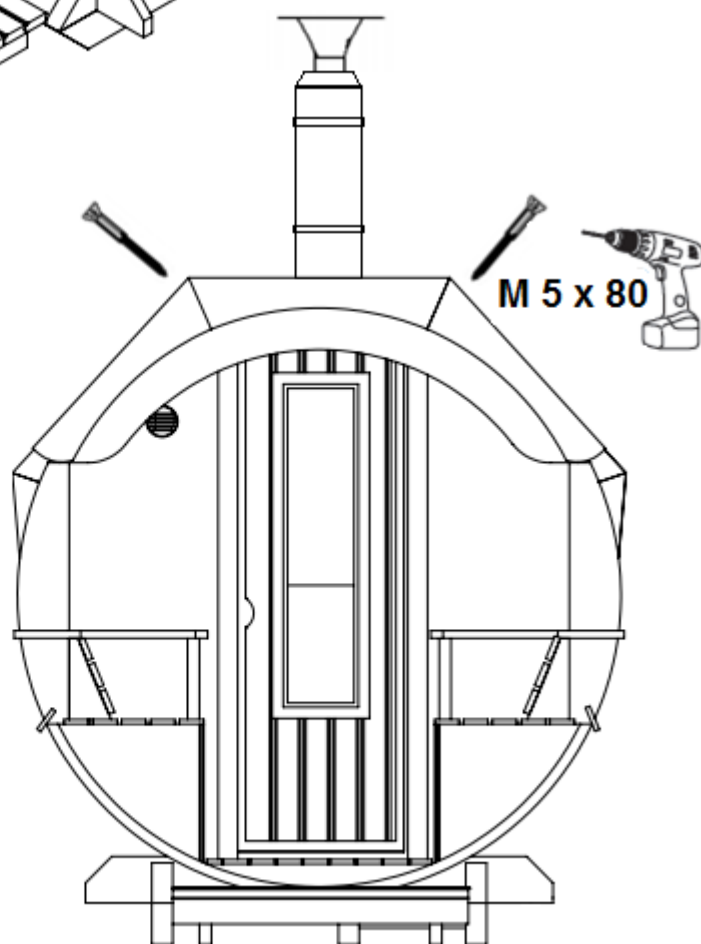

Alex

3,0 m

Ø2265

Nr.	Dimensions	Quantity	Detail
1	Arch roof	4	
2	Arch roof at front	1	
3	Arch roof at front	1	
4	Arch roof at back	1	
5	Arch roof at back	1	
6	Stair	1	
7	Flower box	1	
8	Heater + piece of sheet front of the heater + protective sheath	1	
9	The heater assembly with boiler	1	
10	Pipe (1000mm)	1	
11	Pipe (500mm)	1	
12	Extension (300mm)	1	
13	End of the stuck	1	
14	Clamp	3	

15	Pipe connection part with boiler	1	
16	Pipe cover (95x84mm)	1	
17	Change collar	1	
18	Rain deflectors 2310 mm	2	

All photographs are illustrative. Technical changes, printing errors, changes and errors possible! All models are rough.