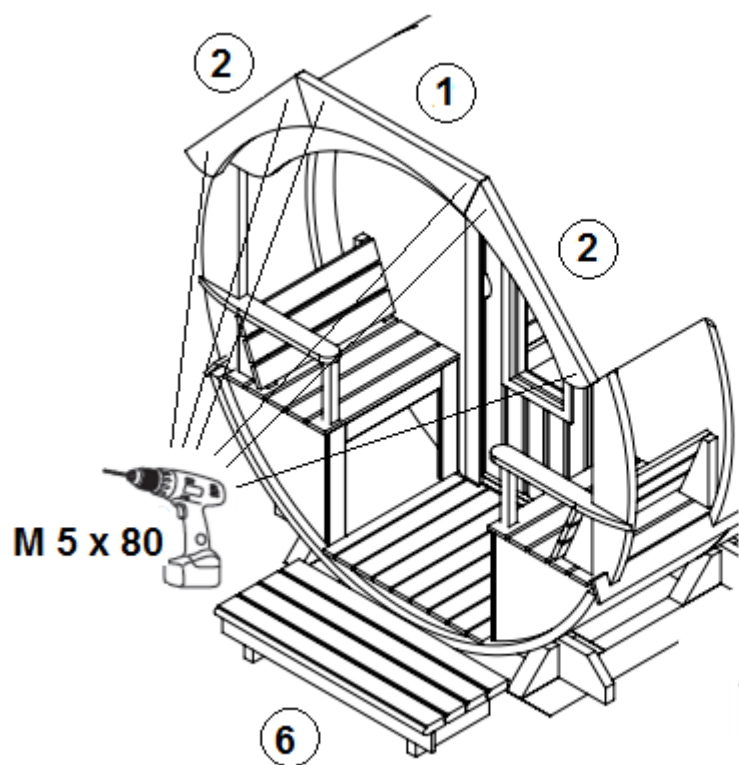

Alex

3,0 m

Ø2265

Nr.	Dimensions	Quantity	Detail
1	Arch roof	4	
2	Arch roof at front	1	
3	Arch roof at front	1	
4	Arch roof at back	1	
5	Arch roof at back	1	
6	Stair	1	
7	Flower box	1	
8	Heater + piece of sheet front of the heater + protective sheath	1	
9	The heater assembly with boiler	1	
10	Pipe (1000mm)	1	
11	Pipe (500mm)	1	
12	Extension (300mm)	1	
13	End of the stuck	1	
14	Clamp	3	

15	Pipe connection part with boiler	1	
16	Pipe cover (95x84mm)	1	
17	Change collar	1	
18	Rain deflectors 2310 mm	2	

All photographs are illustrative. Technical changes, printing errors, changes and errors possible! All models are rough.