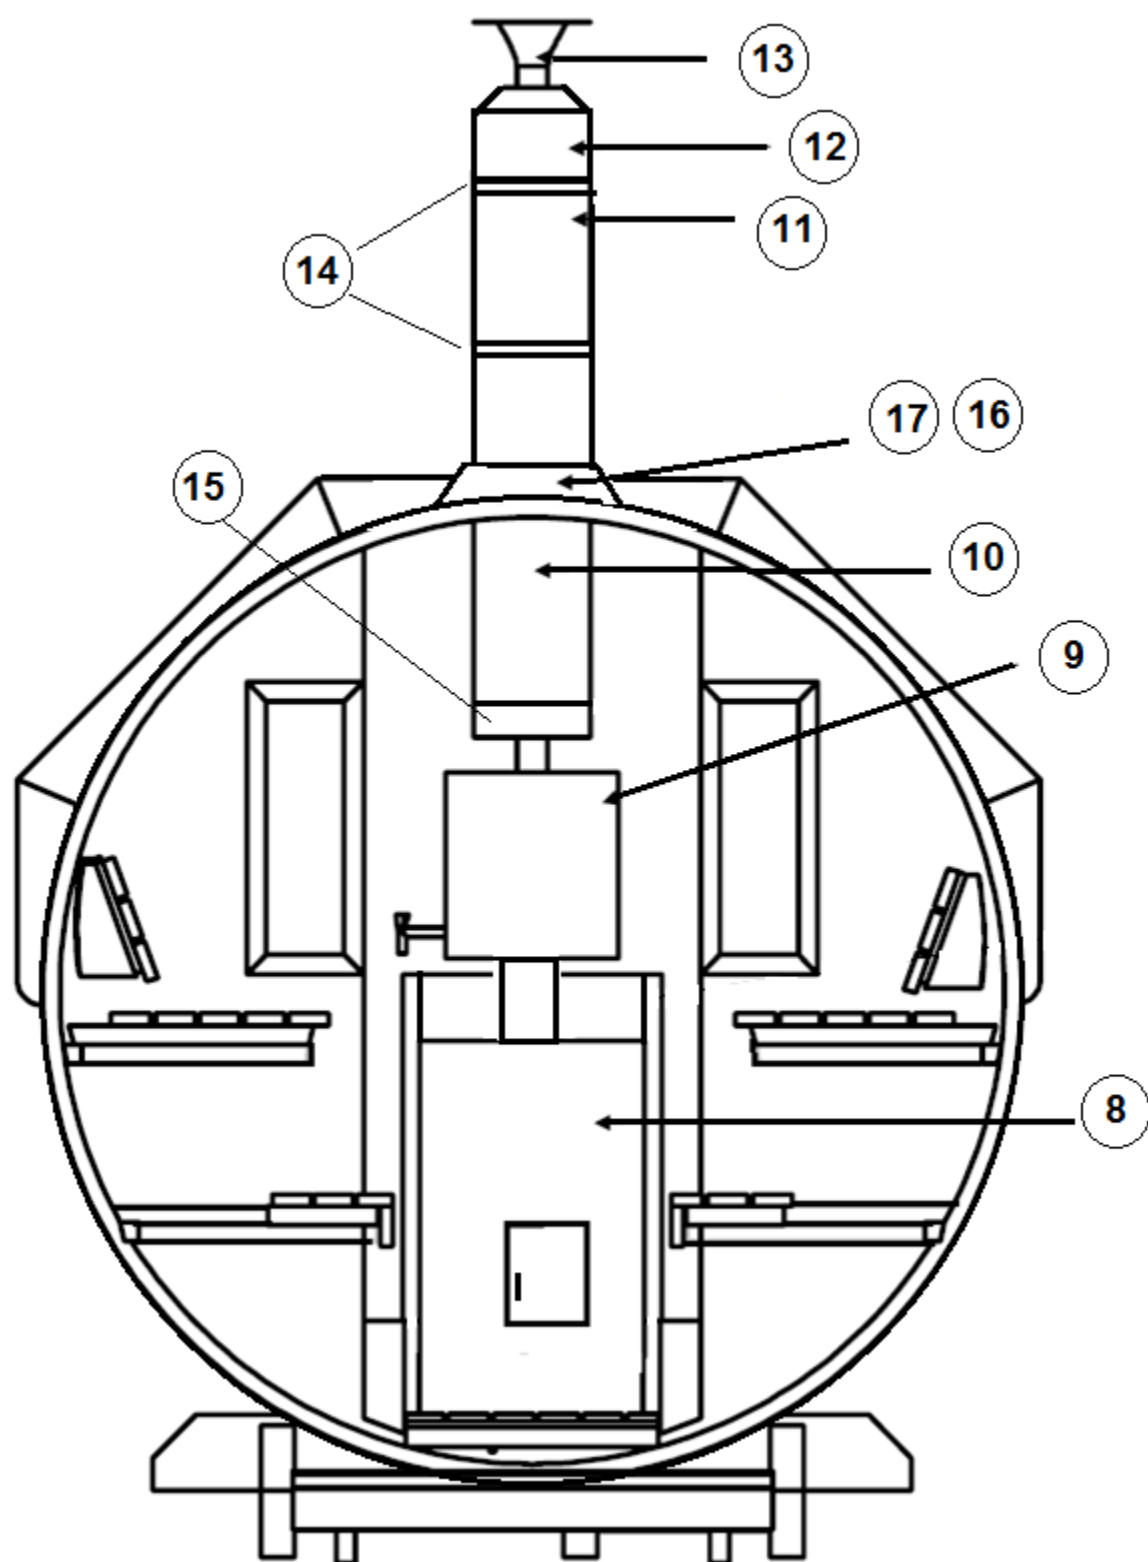

Alex

3,0 m

Ø2265

Nr.	Dimensions	Quantity	Detail
1	Arch roof	4	
2	Arch roof at front	1	
3	Arch roof at front	1	
4	Arch roof at back	1	
5	Arch roof at back	1	
6	Stair	1	
7	Flower box	1	
8	Heater + piece of sheet front of the heater + protective sheath	1	
9	The heater assembly with boiler	1	
10	Pipe (1000mm)	1	
11	Pipe (500mm)	1	
12	Extension (300mm)	1	
13	End of the stuck	1	
14	Clamp	3	

15	Pipe connection part with boiler	1	
16	Pipe cover (95x84mm)	1	
17	Change collar	1	
18	Rain deflectors 2310 mm	2	

All photographs are illustrative. Technical changes, printing errors, changes and errors possible! All models are rough.