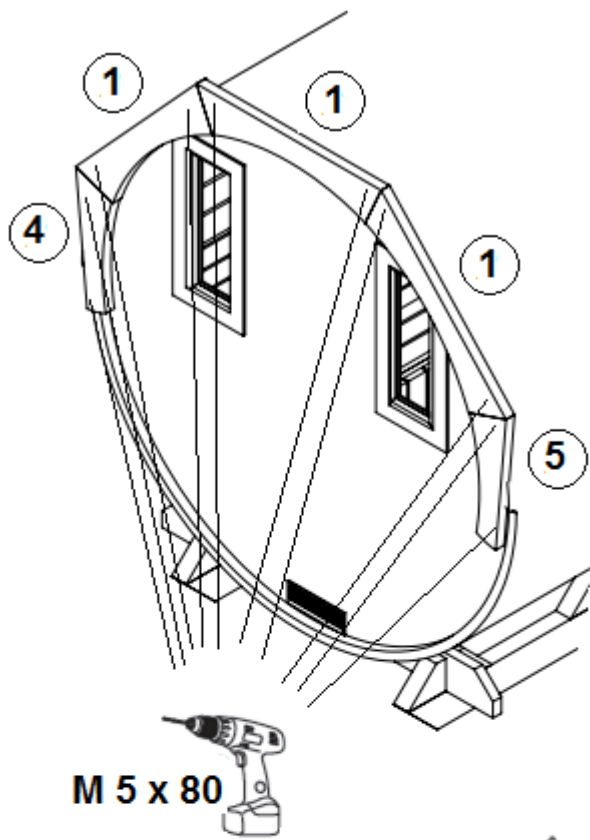

Alex

3,0 m

Ø2265

Nr.	Dimensions	Quantity	Detail
1	Arch roof	4	
2	Arch roof at front	1	
3	Arch roof at front	1	
4	Arch roof at back	1	
5	Arch roof at back	1	
6	Stair	1	
7	Flower box	1	
8	Heater + piece of sheet front of the heater + protective sheath	1	
9	The heater assembly with boiler	1	
10	Pipe (1000mm)	1	
11	Pipe (500mm)	1	
12	Extension (300mm)	1	
13	End of the stuck	1	
14	Clamp	3	

15	Pipe connection part with boiler	1	
16	Pipe cover (95x84mm)	1	
17	Change collar	1	
18	Rain deflectors 2310 mm	2	

All photographs are illustrative. Technical changes, printing errors, changes and errors possible! All models are rough.